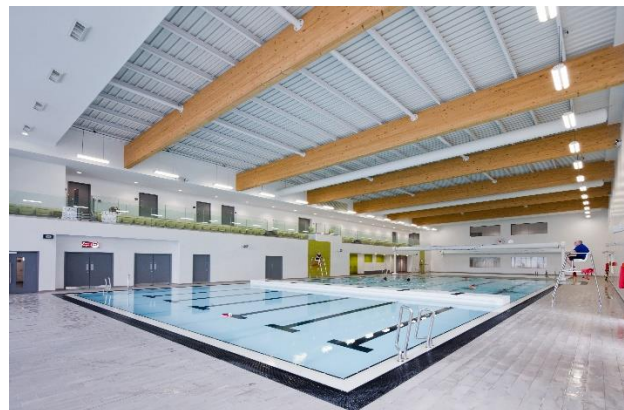

ASHINGTON LEISURE CENTRE

The £21M project involved the construction of a modern community level Leisure centre in the centre of Ashington as a comprehensive regeneration programme of Ashington Town Centre. The centre includes a six-lane 25-metre swimming pool and studio pool, gym facilities, spa, 6 court multi-function sports hall, studio space for classes and activities and a dedicated cycle spinning studio. The Centre also integrates a high-quality library a soft play and a café all together in one convenient and modern location, which provided a calm and relaxing environment to read, learn or meet friends. The building's design included a number of artistic features including feature windows inspired by the Pitmen Painters and artist feature wall covering the Coal mining heritage. This new, replacement centre opened in 2015.

Ashington Leisure Centre

Ashington Library entrance

Ashington LC pool

Ashington LC Reception

Ashington Children's Library

NEWCASTLE UNIVERSITY SPORTS CENTRE

The £16.2M sports accommodation includes squash courts, multipurpose studios, a fitness gym and an eight-court sports hall. A series of spectator viewing areas are provided across the building, with a large break out space providing the main social hub at the building's entrance. The four-storey centre, opened in 2019, provides an integrated leisure and learning facility for the university. The academic accommodation includes performance, physiology and analysis laboratories, a gait track, body pod and an environmental analysis suite.