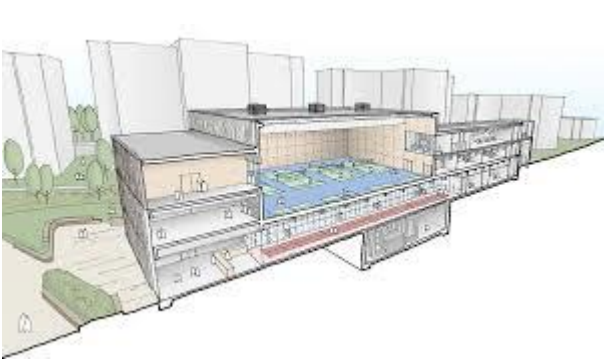

ASHINGTON LEISURE CENTRE

The £21M project involved the construction of a modern community level Leisure centre in the centre of Ashington as a comprehensive regeneration programme of Ashington Town Centre. The centre includes a six-lane 25-metre swimming pool and studio pool, gym facilities, spa, 6 court multi-function sports hall, studio space for classes and activities and a dedicated cycle spinning studio. The Centre also integrates a high-quality library a soft play and a café all together in one convenient and modern location, which provided a calm and relaxing environment to read, learn or meet friends. The building's design included a number of artistic features including feature windows inspired by the Pitmen Painters and artist feature wall covering the Coal mining heritage. This new, replacement centre opened in 2015.

Ashington Leisure Centre

Ashington Library entrance

Ashington LC pool

Ashington LC Reception

Ashington Children's Library

NEWCASTLE UNIVERSITY SPORTS CENTRE

The £16.2M sports accommodation includes squash courts, multipurpose studios, a fitness gym and an eight-court sports hall. A series of spectator viewing areas are provided across the building, with a large break out space providing the main social hub at the building's entrance. The four-storey centre, opened in 2019, provides an integrated leisure and learning facility for the university. The academic accommodation includes performance, physiology and analysis laboratories, a gait track, body pod and an environmental analysis suite.

Newcastle University Project

Newcastle University Sports Hall

Newcastle University Sports Centre